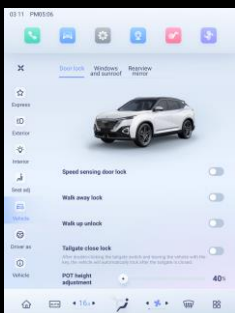

Superiority

Ultra Intelligent Technology

Large Size

13.2`` Vertical Screen

Super HD

Resolution (1920*1440)

Fast Response

Touch Response: $\leq 25ms$

Intelligent Vehicle Control

- Smart Assistant
- Global Gesture Control
- Vehicle Control:
- Air-con Control:

Super Cool Interiors

MAGE is equipped with ADAS L2+level high-performance mainstream driving assistance functions, and the autonomous fusion solution has an 8-megapixel camera (the industry's mainstream camera is 2 megapixels), meeting higher driving safety requirements.