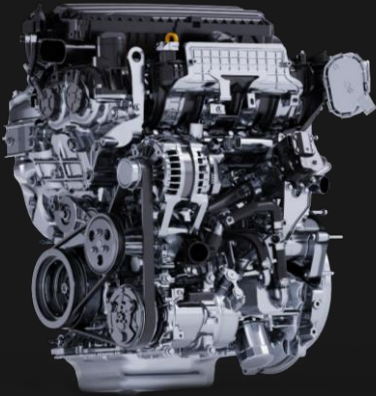

MAGE

DONGFENG

Super Drive

Excellent Power

MAGE Mach Power System

Mach Power 1.5T

7DCT Transmission

Quick Gear Shift

Rated Power **150kW** , Max. Torque **305Nm**

Best-matched combination for high output efficiency in same class

The high-performance engine created by Dongfeng Motor can represent a breakthrough in engine technology. With a rated power of 150kW and a rated torque of 305N-m, the performance is comparable to that of a 2.0T engine.

Superiority

Ultra Intelligent Technology

Large Size

13.2`` Vertical Screen

Super HD

Resolution (1920*1440)

Fast Response

Touch Response: $\leq 25ms$

Intelligent Vehicle Control

- Smart Assistant
- Global Gesture Control
- Vehicle Control:
- Air-con Control:

Super Cool Interiors

MAGE is equipped with ADAS L2+level high-performance mainstream driving assistance functions, and the autonomous fusion solution has an 8-megapixel camera (the industry's mainstream camera is 2 megapixels), meeting higher driving safety requirements.